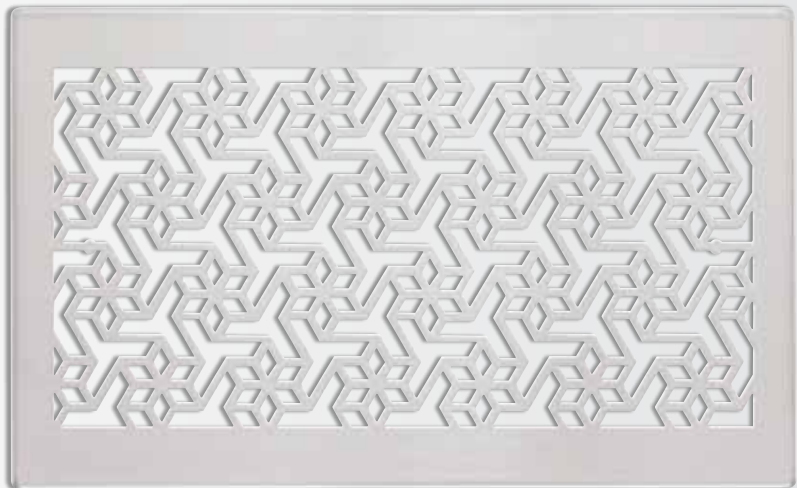

Zehnder Engelberg