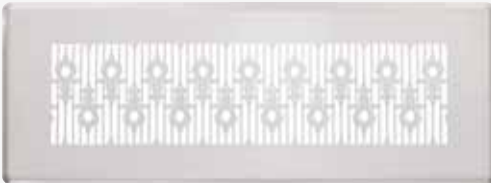

zehnder *luzern*