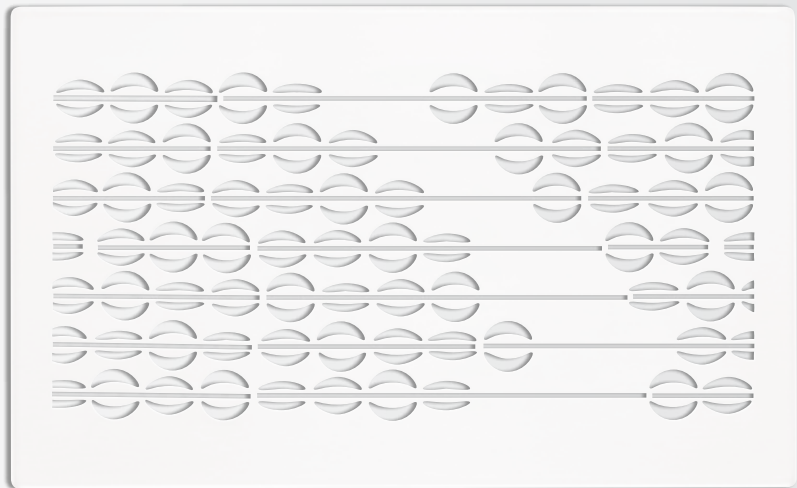

Surfaces

Unparalleled elegant and functional design in stainless steel or in white – honoured with the iF Design Award.

Zehnder Abacus