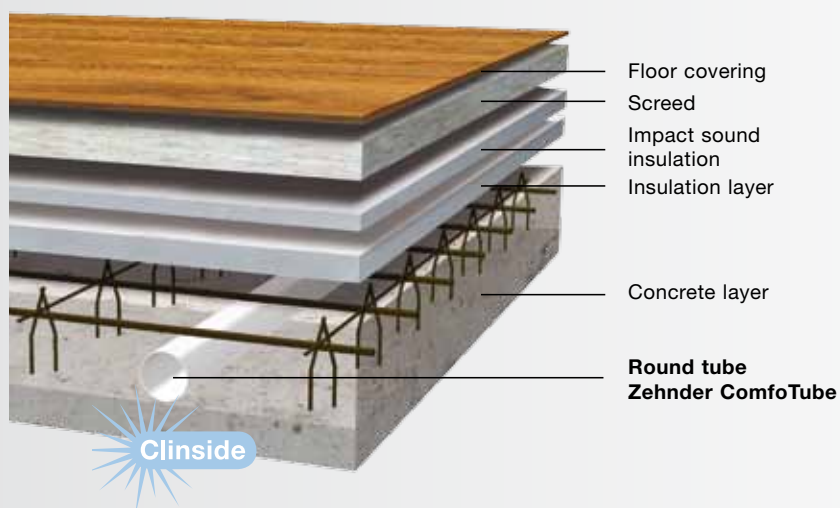

## Zehnder OnFloor and InFloor – effective and hygienic

There are two versions of air distribution systems available. In both cases, the volume of air is regulated as required. They are both recognised for their problem-free integration into the building and rapid installation. In the case of Zehnder OnFloor, fresh air flows through patented, flat, oval ducts with an internal coating, which are installed in the insulation layer of the unfinished floor. Zehnder InFloor functions on the same principle, only the round tubes are laid in the unfinished floor.

### OnFloor air distribution (on the unfinished floor)

- Oval, flexible flat tube (51 mm) – easy to install
- High-quality food-grade plastic (HDPE)
- Clinside smooth internal coating
- Air volumes can be adjusted centrally or locally
- Low pressure drop
- Easy to clean

### InFloor air distribution (in the unfinished floor)

- Flexible round tube – easy to install
- High-quality food-grade plastic (HDPE)
- Clinside smooth internal coating
- Air volumes can be adjusted centrally or locally
- Low pressure drop
- Easy to clean