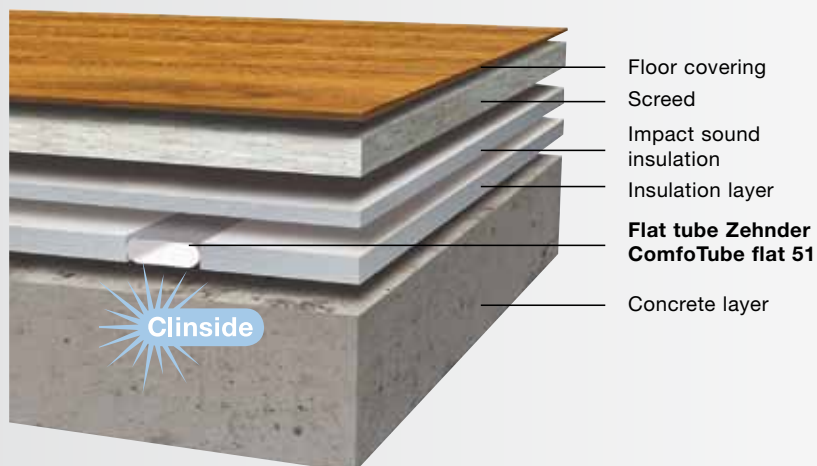

## Zehnder OnFloor and InFloor – effective and hygienic

There are two versions of air distribution systems available. In both cases, the volume of air is regulated as required. They are both recognised for their problem-free integration into the building and rapid installation. In the case of Zehnder OnFloor, fresh air flows through patented, flat, oval ducts with an internal coating, which are installed in the insulation layer of the unfinished floor. Zehnder InFloor functions on the same principle, only the round tubes are laid in the unfinished floor.

### OnFloor air distribution (on the unfinished floor)

- Oval, flexible flat tube (51 mm) – easy to install
- High-quality food-grade plastic (HDPE)
- Clinside smooth internal coating
- Air volumes can be adjusted centrally or locally
- Low pressure drop
- Easy to clean

### InFloor air distribution (in the unfinished floor)

- Flexible round tube – easy to install
- High-quality food-grade plastic (HDPE)
- Clinside smooth internal coating
- Air volumes can be adjusted centrally or locally
- Low pressure drop
- Easy to clean