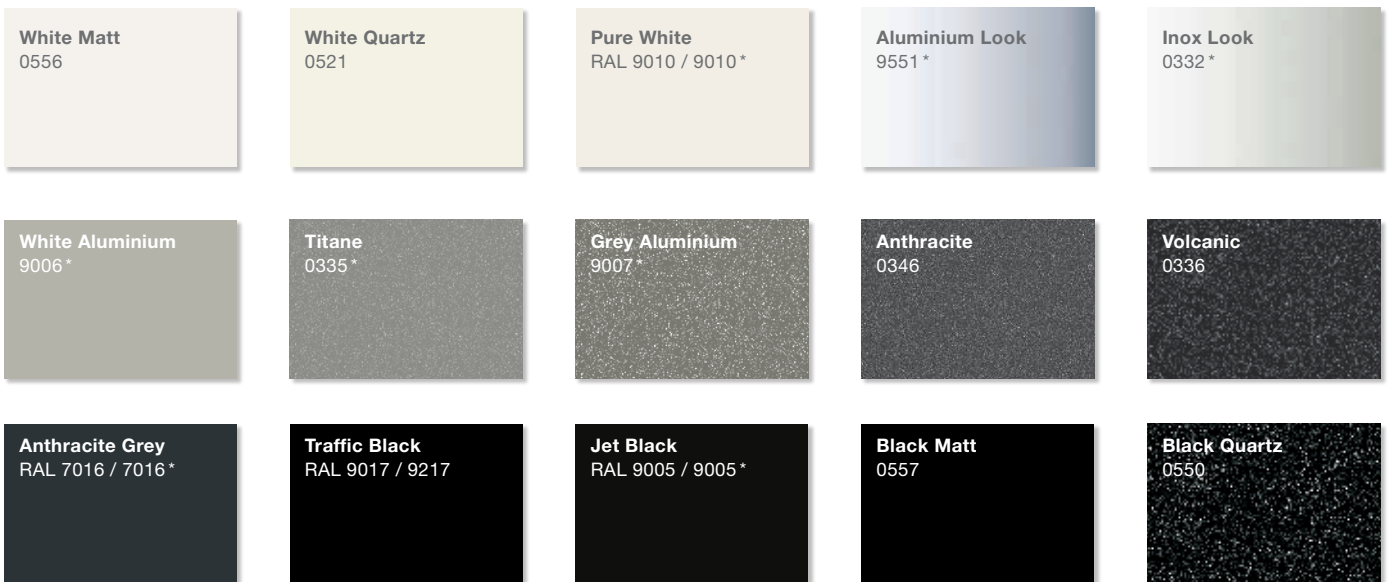

Zehnder's new Architectural, Tonic and Natural categories provide three coherent colour schemes encompassing all the related colours and shades. Organised variety, which helps you to find the right colour for your designer radiator, your environment and your personality.

Standard

Surfaces

Tonic

Fresh, dynamic, expressive: Tonic stands for the more intense shades in the colour scheme. This category caters to living environments shaped by their boldness and confidence. Vibrant and striking, these colours create an inviting, lively atmosphere.

Lemon 0515 *	Traffic Yellow RAL 1023 / 1023 *	Orange Quartz 0528	Flame Red RAL 3000 / 3000 *	Ruby Red RAL 3003 / 3003 *
Mauve 0517 *	Violet 0518 *	Strawberry NCS-S-2065-R20B / 3770	Dark Purple 0848	Amethyst Quartz 0516
Lichen NCS-S-2010-G60Y / 8723	Spring Green 0846	Pacific Blue 0519	Horizon Blue 0520 *	Prussian Blue 0555 *

Edelweiss 0067	Cream RAL 9001 / 9001*	Pergamon 0081*	Jasmin 0072	Oyster White RAL 1013 / 1013*
Grey White RAL 9002 / 9002*	Chinchilla 0064	Manhattan 0077*	Natura 0035*	Bahama 0054*
Petal 0510*	Sand Quartz 0522	Beige Quartz 0523	Caramel Quartz 0511	Terracotta Quartz 0512
Gold Look 0514*	Brown Quartz 0529	Dark Brown 0847	Chocolate Brown RAL 8017 / 8017*	